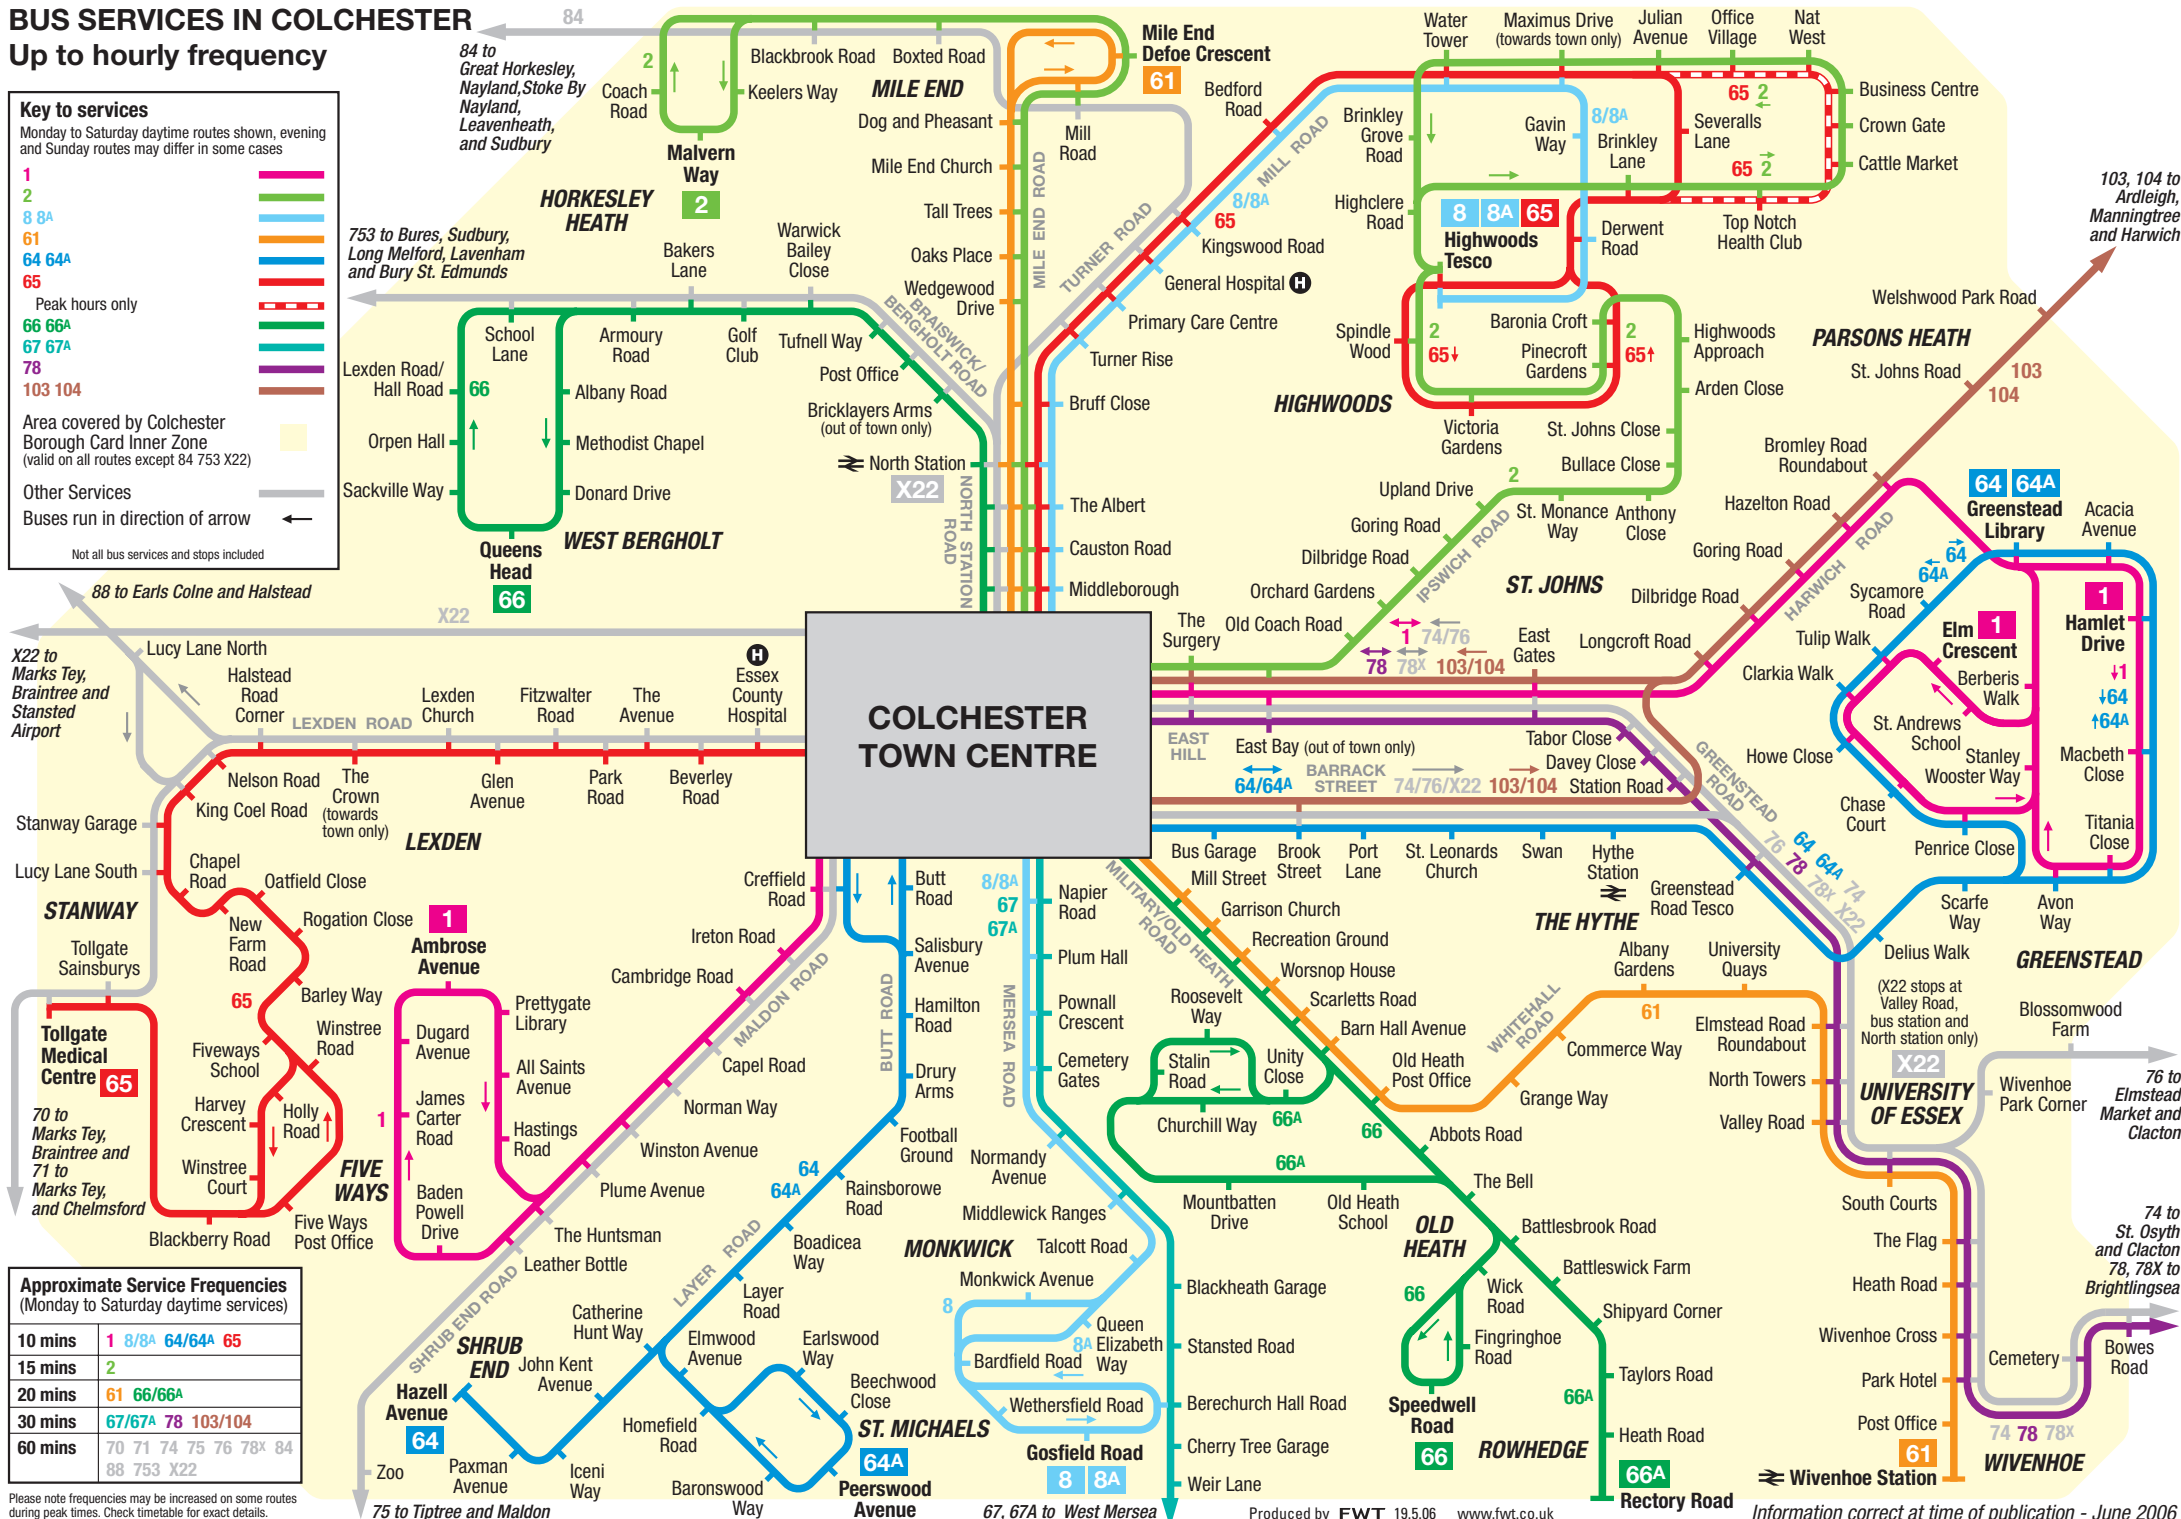

BUS SERVICES IN COLCHESTER

Up to hourly frequency

Key to services
Monday to Saturday daytime routes shown, evening and Sunday routes may differ in some cases

- 1 (Pink)
- 2 (Green)
- 8/8A (Blue)
- 61 (Orange)
- 64/64A (Light Blue)
- 65 (Red)
- 66/66A (Dark Green)
- 67/67A (Light Green)
- 78 (Purple)
- 103/104 (Brown)

Peak hours only
66 66A
67 67A
78
103 104

Area covered by Colchester Borough Card Inner Zone (valid on all routes except 84 753 X22)

Other Services
Buses run in direction of arrow

Not all bus services and stops included

Approximate Service Frequencies
(Monday to Saturday daytime services)

10 mins	1 8/8A 64/64A 65
15 mins	2
20 mins	61 66/66A
30 mins	67/67A 78 103/104
60 mins	70 71 74 75 76 78x 84 88 753 X22